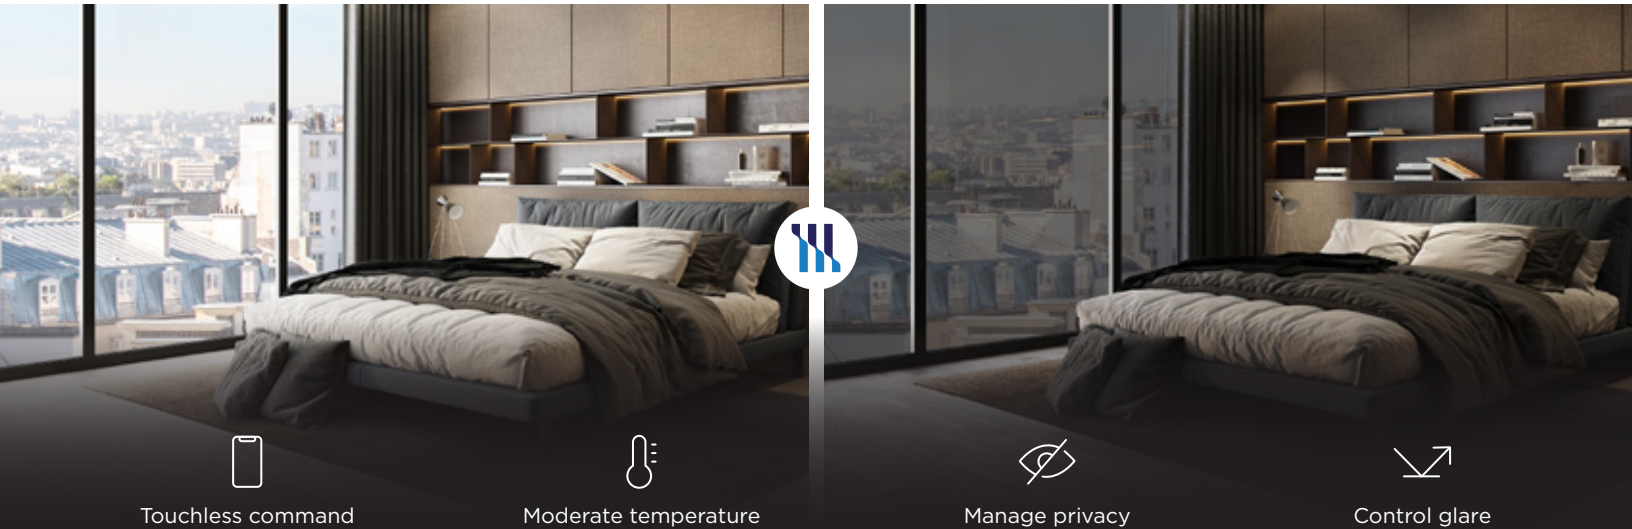

Expand your view

External connection

Save energy

Eliminate blinds

Enhance comfort

Product
Miru Sky™

Miru's smart windows customize the tint of glass at the push of a button. Customize your environment for comfort while reducing your carbon footprint.

Beyond ordinary

Ordinary windows increase your energy use and require blinds that block your view.

Miru Sky™ is beyond an ordinary window. From your smartphone, optimize the natural light in your home to keep cool, manage glare, control privacy and lower your energy use.

Touchless command

Moderate temperature

Manage privacy

Control glare

Specs Miru Sky™

Visible transmission range
2-70%

Appearance
Neutral color and clear states

Response time
<30 s to visible change

Variable transmission
Yes

Size
Customizable up to 1.5 m

Power consumption
0.1 W/m²
1 W/m² during switching

Operating voltage
<2V

Control Optimize from your device

With the Miru app, you can adjust your window tint instantly. Set your preferences to automate window tints for daily and seasonal changes.